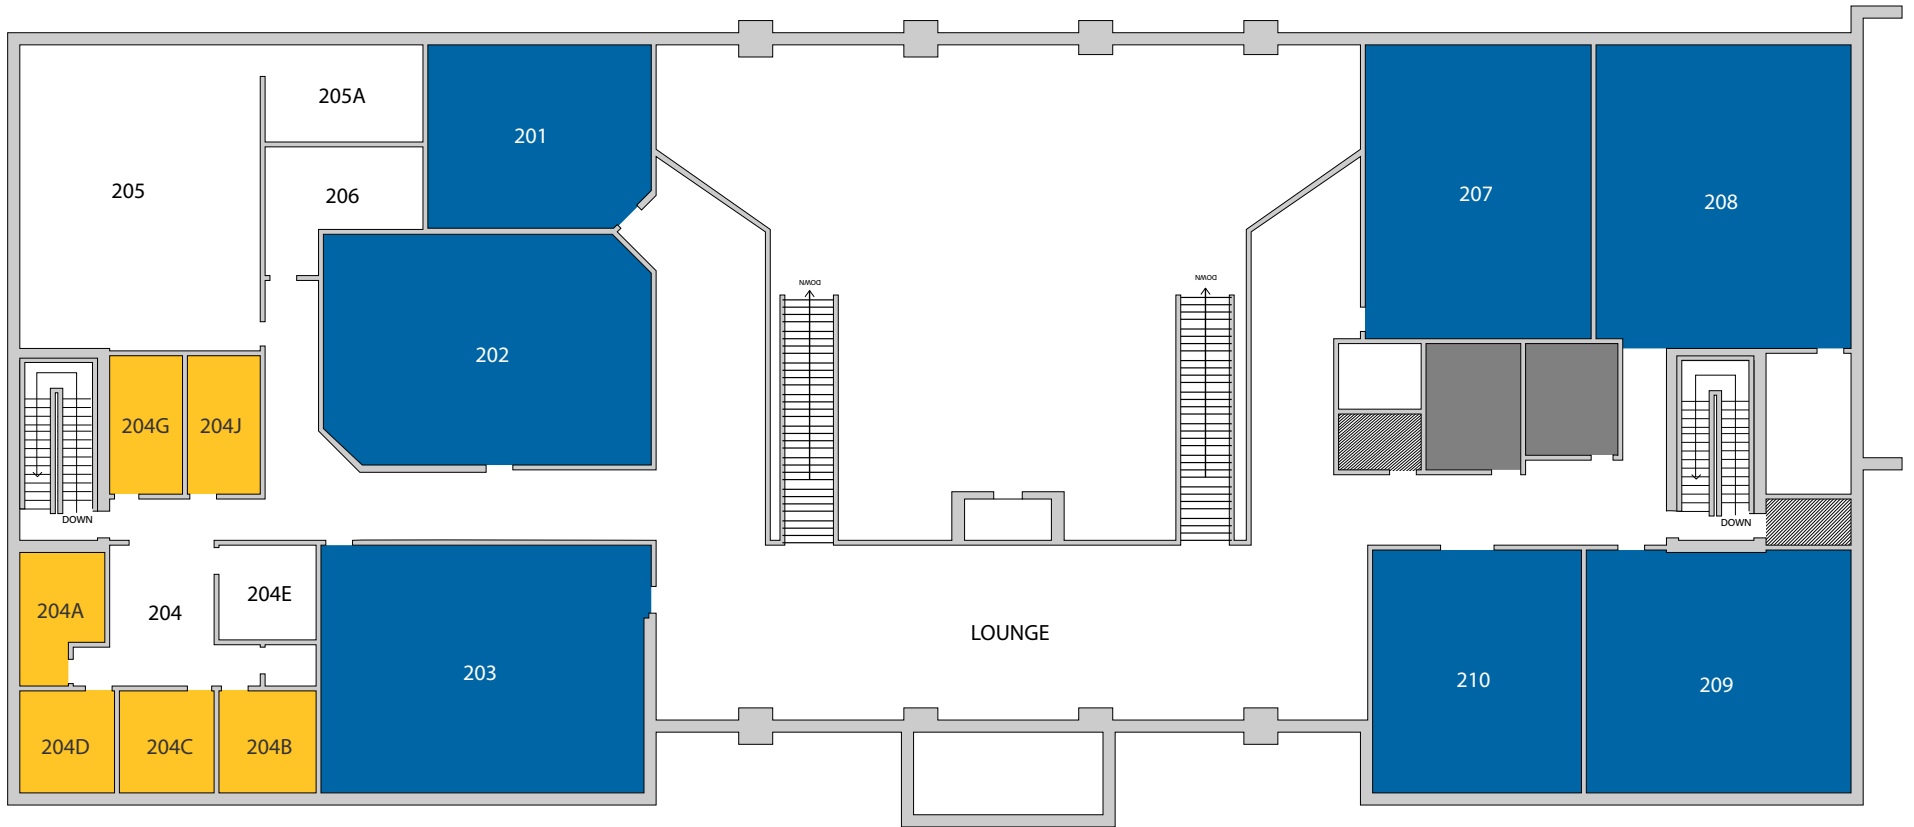

Whitney Center for the Arts

Second Floor

Classroom	201	Office	204G
Learning Lab	202	Office	204J
Classroom	203	GIS	205
Office Pod	204	Plot Room	205A
Office	204A	Testing Lab	206
Office	204B	Mac Lab	207
Office	204C	Lab	208
Office	204D	P.C. Lab	209
Office	204E	Analytic Lab	210

LEGEND

- Classrooms & Labs
- Office Space
- Other
- Utility
- Public Restroom